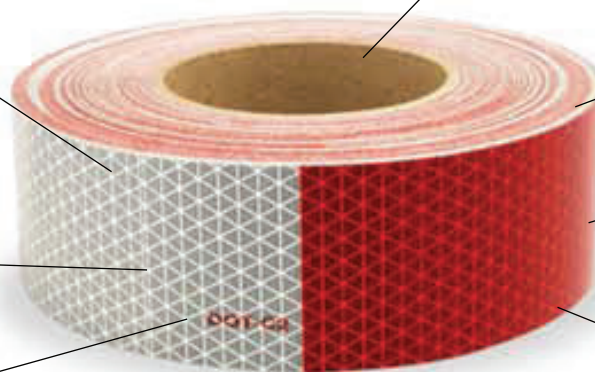

The Larson Group

PARTS SPECIALS

www.tlgtrucks.com

REFLECTIVE TAPE

Offer Ends May 31, 2017

\$69.88

Part #18806RFL

150 ft Roll

Single-layer construction, with **more white** for greater daytime conspicuity.

The **economical choice** for retrofit conspicuity applications.

Impact resistant – keeps photometric requirements after impact – enhances safety after collision or years of wear.

No cracking – tough construction.

Thin and flexible for easy application with 100% adhesion. Superior durability withstands high-pressure washing and resists edge lift.

Microprismatic technology ensures the **longest sight detection distance.**