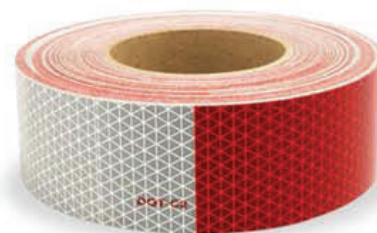

The Larson Group

PARTS SPECIALS

www.tlgtrucks.com

REFLECTIVE TAPE

Offer Ends May 31, 2017

\$69.88

Part #18806RFL

150 ft Roll

Single-layer construction, with **more white** for greater daytime conspicuity.

The **economical choice** for retrofit conspicuity applications.

Impact resistant – keeps photometric requirements after impact – enhances safety after collision or years of wear.

No cracking – tough construction.

Thin and flexible for easy application with 100% adhesion. Superior durability withstands high-pressure washing and resists edge lift.

Microprismatic technology ensures the **longest sight detection distance.**